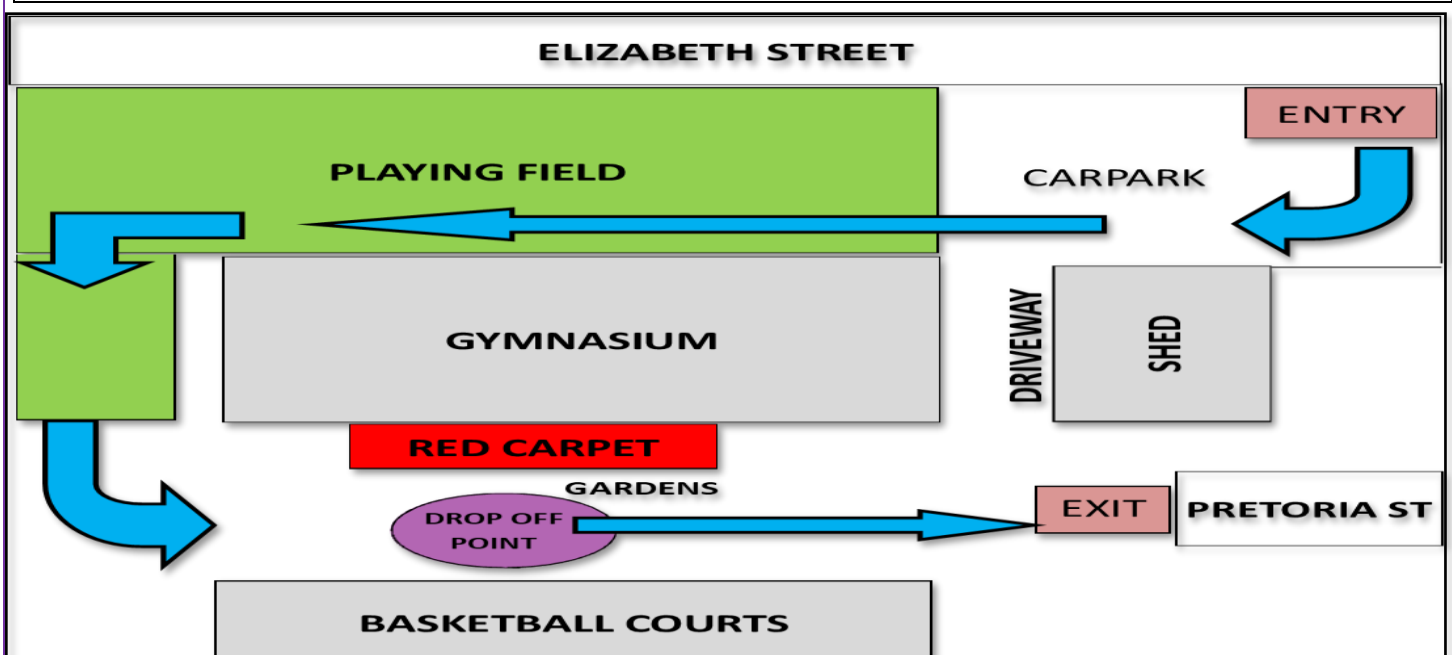

WINTER WONDERLAND

RIS YEAR 8 SOCIAL 2021

Theme of the Venue: Winter Wonderland

Date: Thursday 9th December

Time: 7.00pm - 10.00pm

Cost: \$15.00

Light Supper

Formal Dress Code: Photos of formal dress expectations are on the back.

Grand Entrance: The map below indicates the entry and exit of vehicles. Parents, you are more than welcome to scope out the planned vehicle route for the drop off and exit points, **gates open at 6pm.**

Please be aware this dropping off arrangement could change due to weather.

Come along and have an amazing evening!